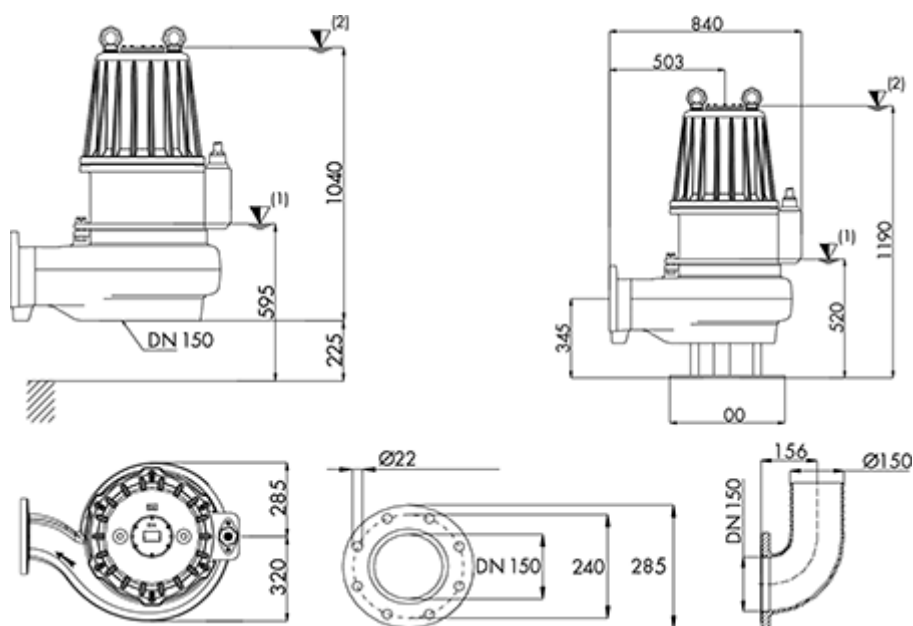

# Data Sheet

Article number: 71644350001503

Description: Dreno sewage pump Serie VT 150/4/340 C385  
35 3x400V 50HZ discharge DN150

## Measures

Version = Type VT 150/4/340 C.385, VT 150/4/340 C.390 & VT 150/4/340 C.395